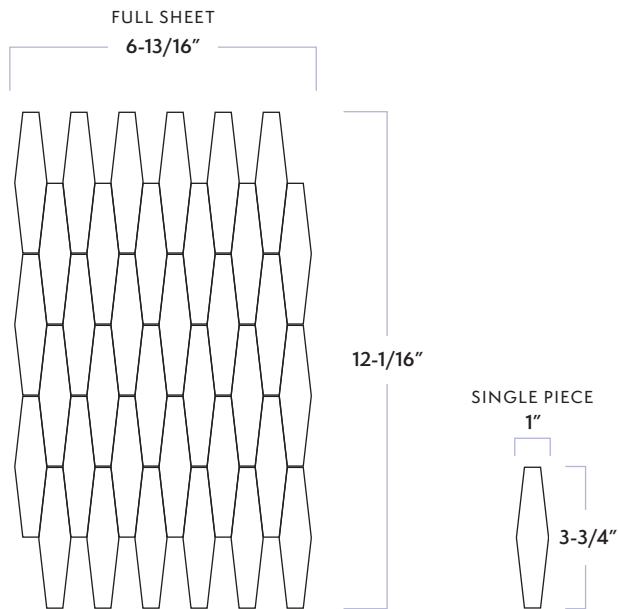

Studio Moderne™ Stone

Petit Parliament

DATE REVISED: MAY 2023

WALKER ZANGER™

MATERIAL	Natural Stone
FINISH	Honed
THICKNESS	3/8"
SHEET SIZE	12-1/16" x 6-13/16"
COVERAGE SQFT/PIECE	0.6751 SqFt
MOUNTING	Mesh